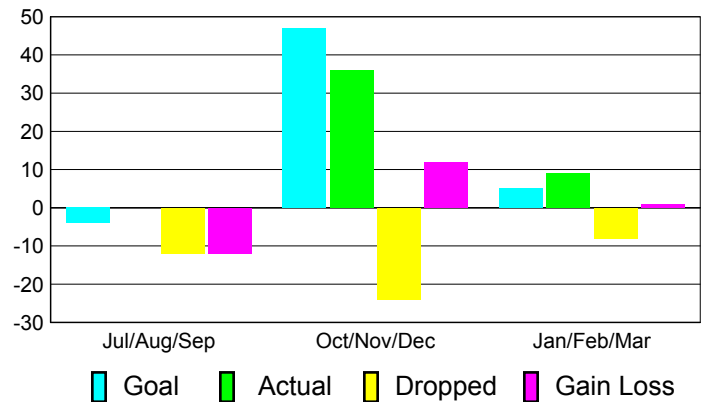

Membership Results 2010-2011

Goal, New, Dropped, Gain/Loss

Comparison of Membership Gain/Loss

Current Year Compared to the Previous Year