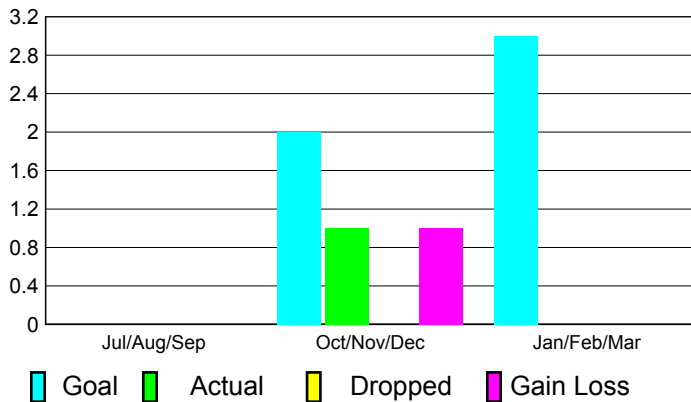

2010-2011 GMT Reports for District (or Undistricted) **District 415**

GMT: **SALIM J MOUSSAN**

Location: **ALGERIA**

GMT CA: **6**

CLUBS

**Club Results
2010-2011**

**Clubs
2009-2010**

Month	New Club Goal	Actual New Clubs	Actual Dropped Clubs	Gain/Loss of Clubs	Gain/Loss of Clubs
Jul/Aug/Sep	0	0	0	0	0
Oct/Nov/Dec	2	1	0	1	0
Jan/Feb/Mar	3	0	0	0	1
Totals	5	1	0	1	1

Club Results 2010-2011

Goal, New, Dropped, Gain/Loss

Comparison of Club Gain/Loss

Current Year Compared to the Previous Year

YTD Status Quo Clubs 2010-2011

Status Quo Clubs Compared to Status Quo Members

MEMBERSHIP